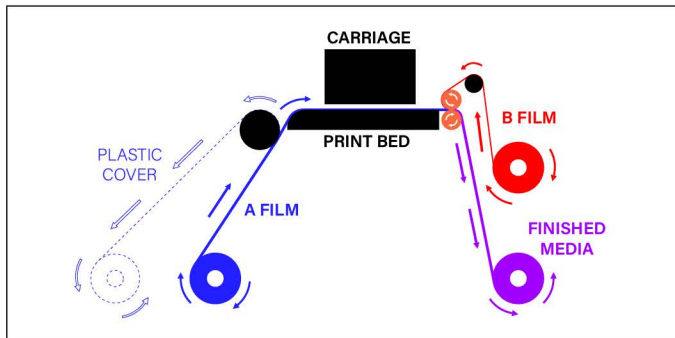

PRINTING & LAMINATION SYSTEM